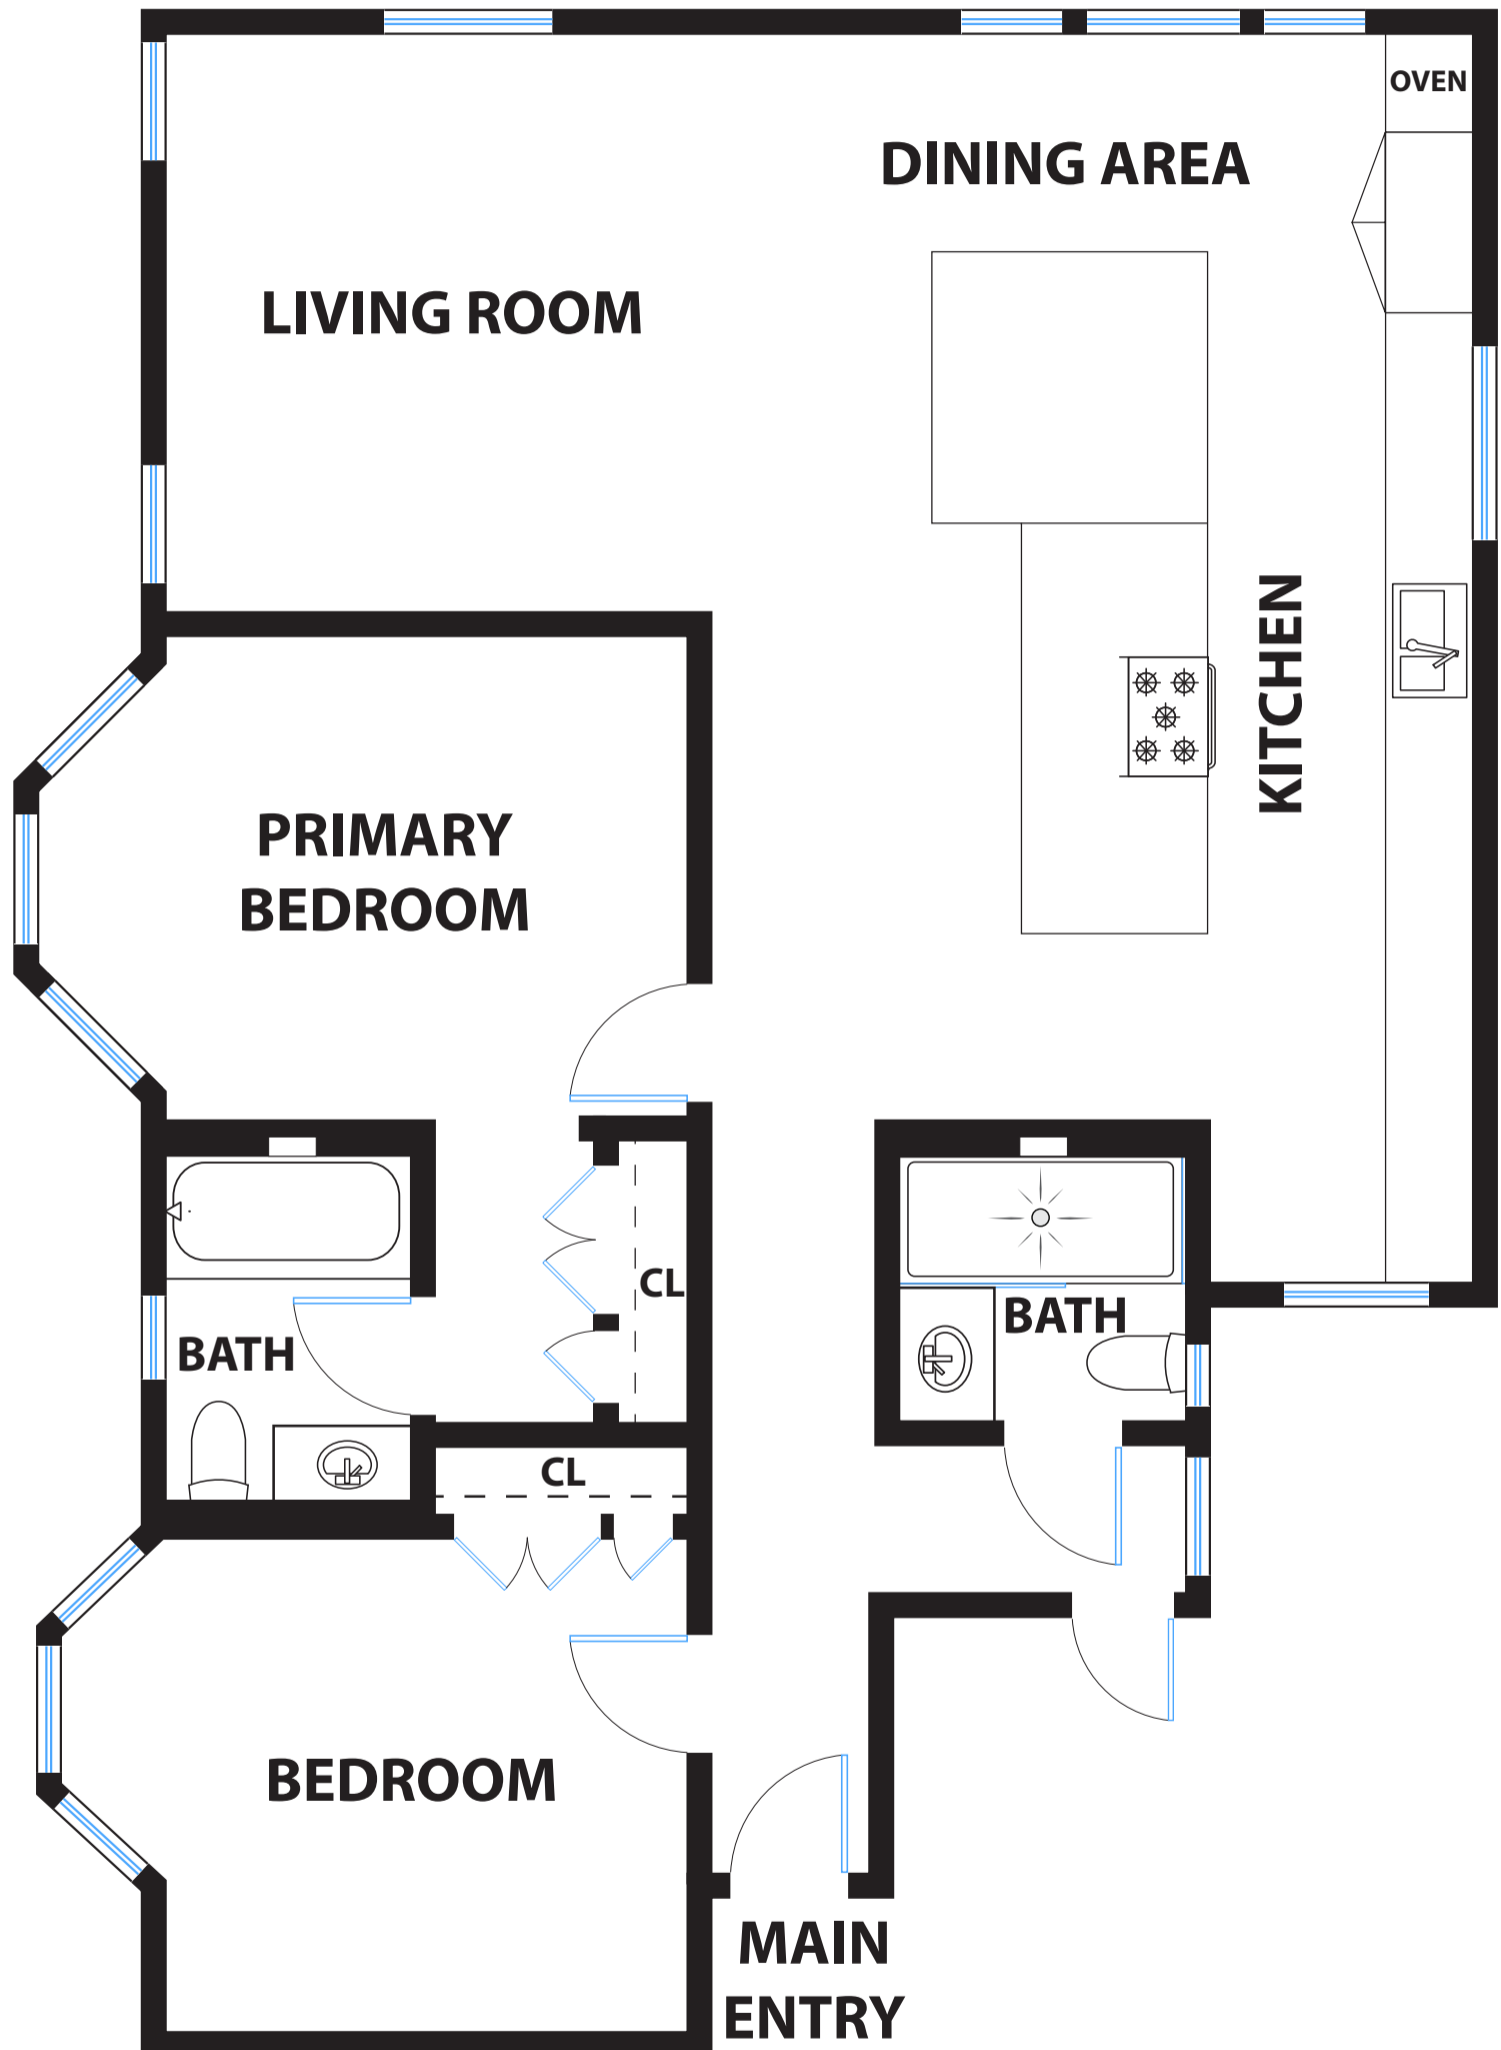

# 2900 PIERCE STREET 4

SAN FRANCISCO

DISCLAIMER: RENDERING BY OPEN HOMES PHOTOGRAPHY. ALL MEASUREMENTS ARE APPROXIMATE AND MAY NOT BE EXACT.  
DO NOT RELY ON THE ACCURACY OF THIS FLOOR PLAN WHEN DETERMINING THE PRICE OF A PROPERTY OR MAKING DECISIONS  
REGARDING BUYING OR SELLING OF PROPERTIES WITHOUT INDEPENDENT VERIFICATION.